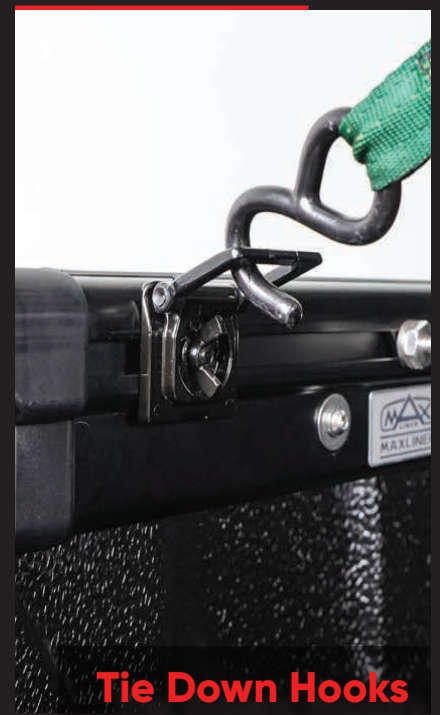

## TWO OR FIVE PIECE OPTION

Tub liners are one of the best ways to protect your investment in your ute. Engineered using the latest technology, our vehicle-specific liners are of OEM standard. Giving you exceptional fit and finish backed with a lifetime warranty. **Also available in tailgate or bedmat piece**

# ACCESSORIES

## FUNCTIONAL ACCESSORIES

It's the little things that make a difference. Our Max Rail protects your rails from scratches and bumps. And our Cross bar and Tie Down hooks make the perfect flexible accessory for securing and carrying loads.