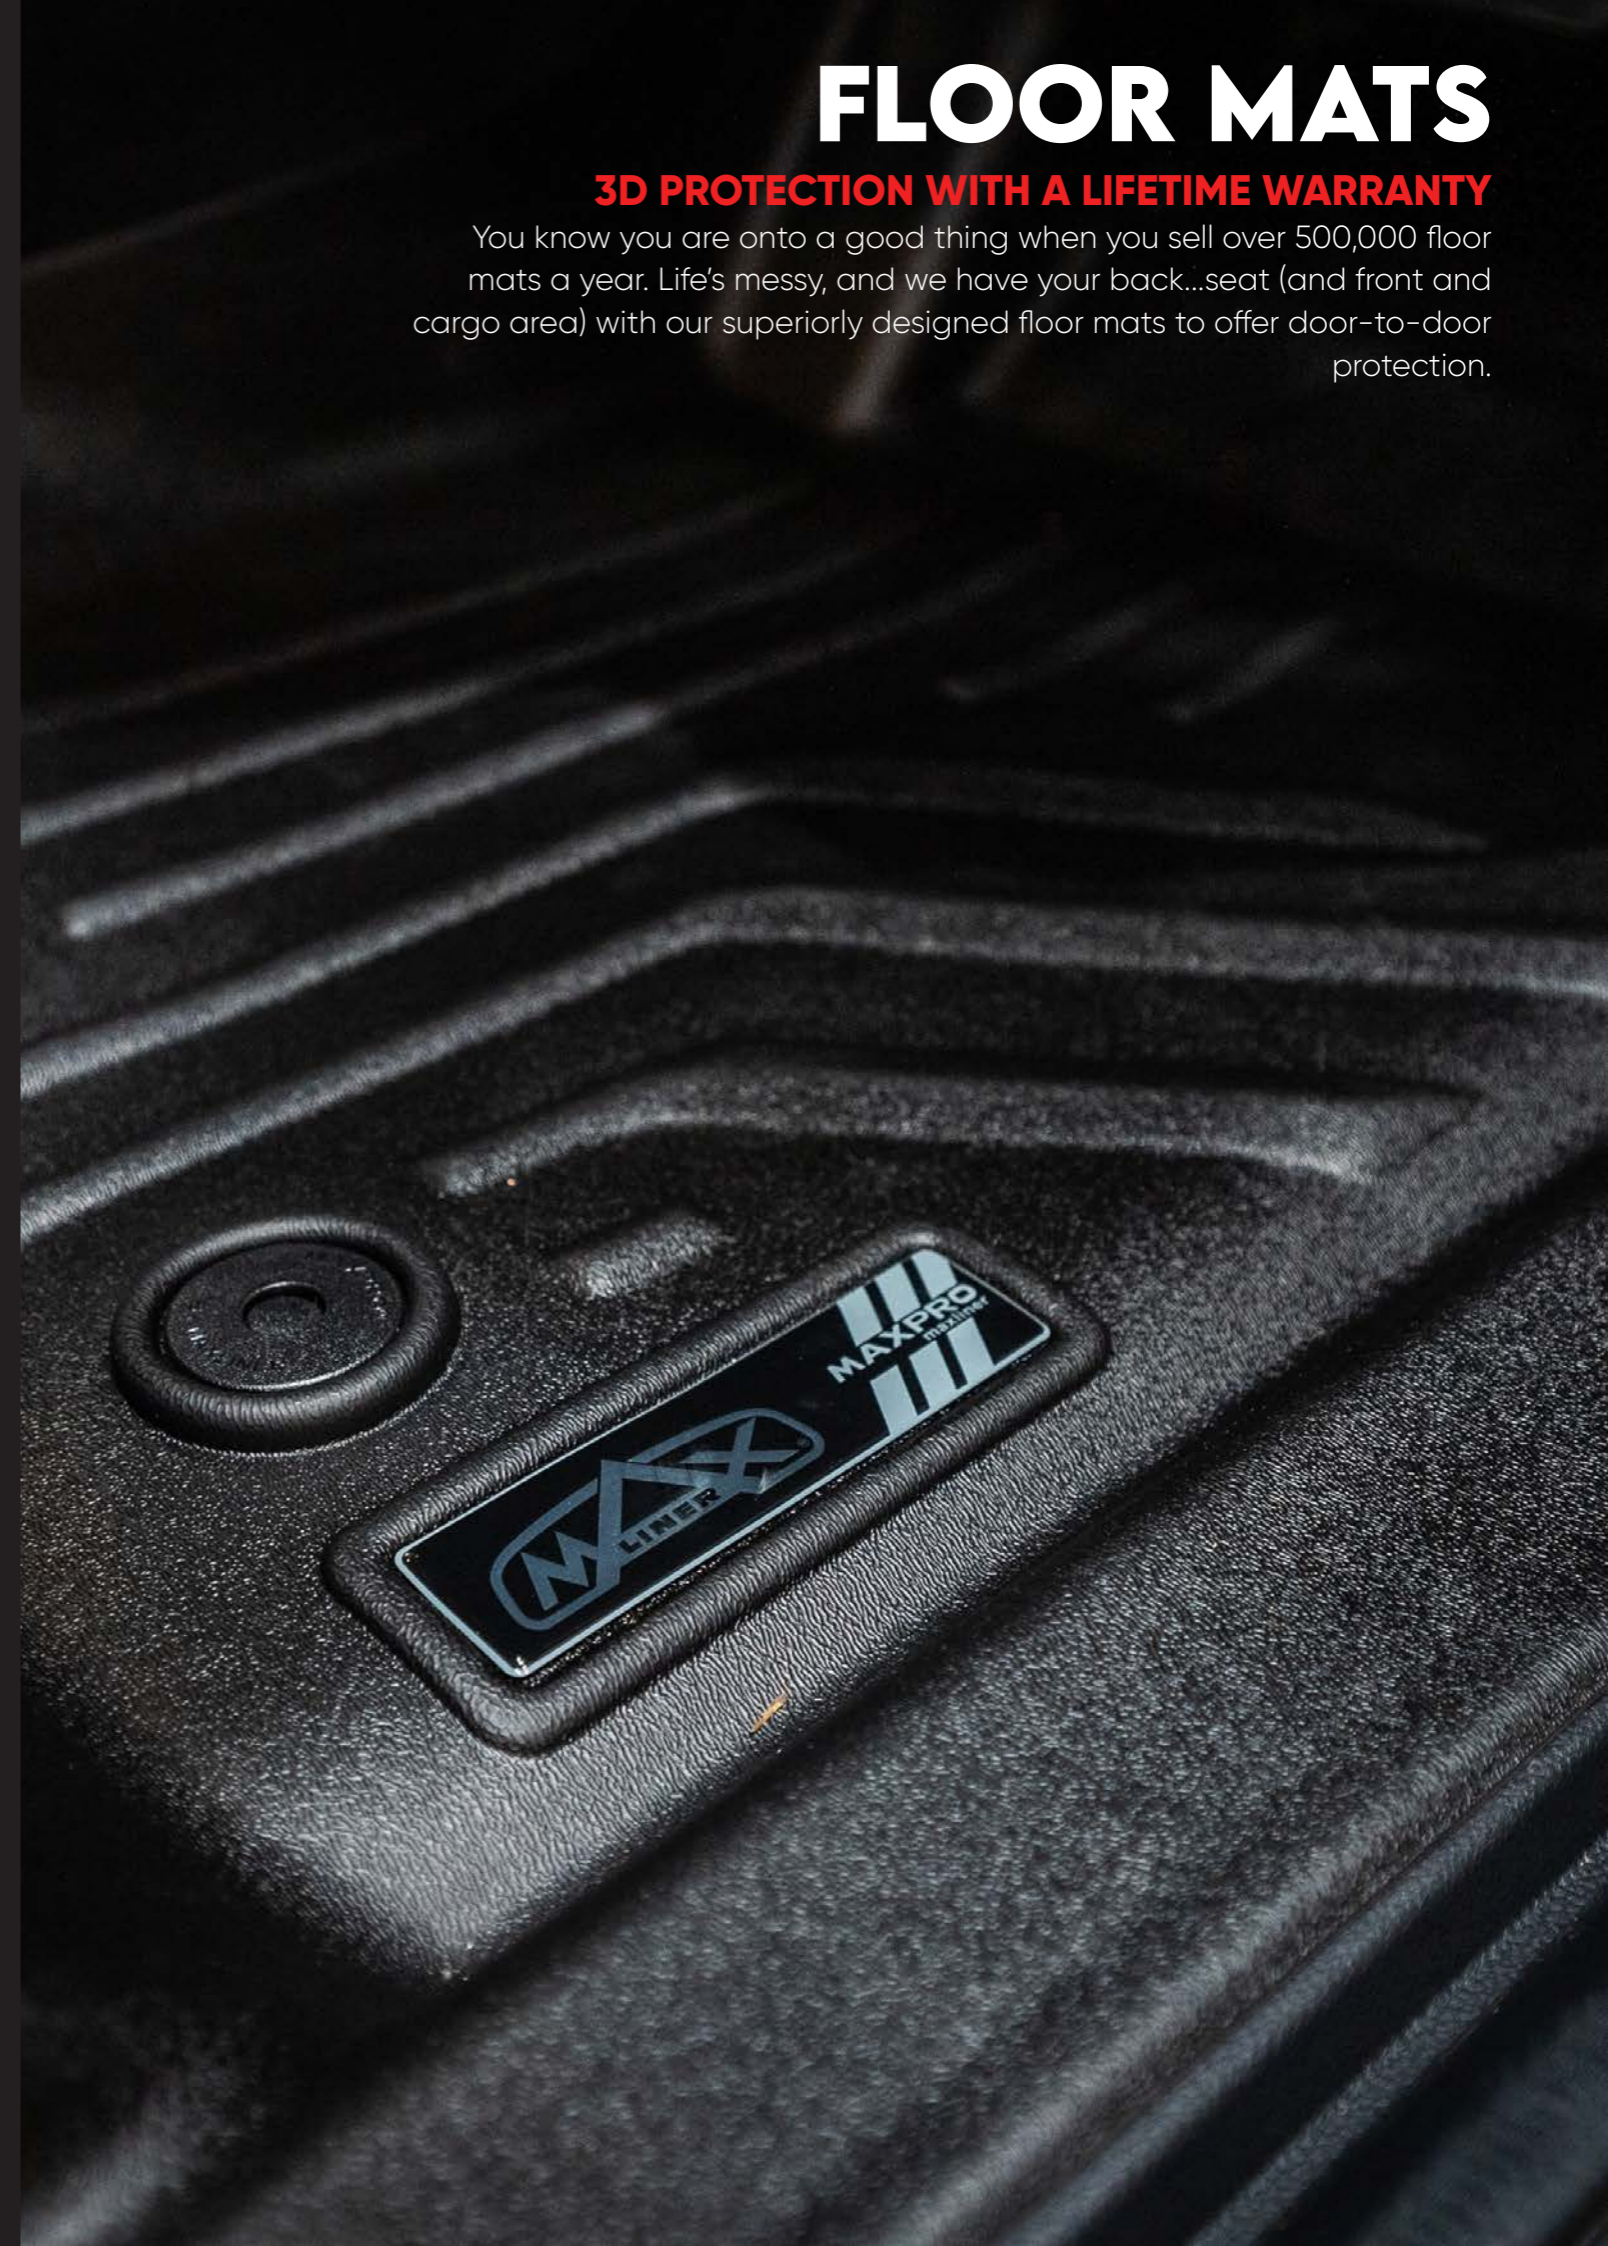

FLOOR MATS

3D PROTECTION WITH A LIFETIME WARRANTY

You know you are onto a good thing when you sell over 500,000 floor mats a year. Life's messy, and we have your back...seat (and front and cargo area) with our superiorly designed floor mats to offer door-to-door protection.