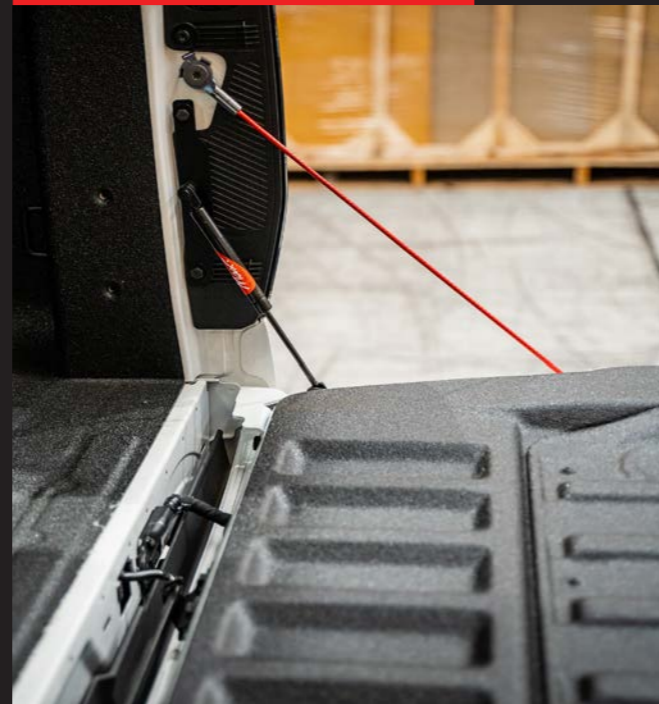

## SLIDING TRAY & TAILGATE ASSIST

We make gear that gets the job done. Our Sliding Tray makes getting the equipment from the back of your ute easier than ever. And the Tailgate Assist takes a load off when opening and closing your tailgate.