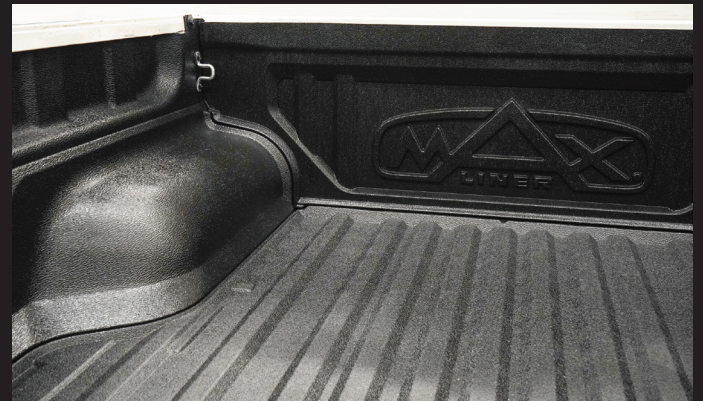

Furthermore, the five-piece design allows a closer fit to the truck bed, maximizing inside space. This all packed in a single box, reducing transport damages, shipped to you much more efficiently than the traditional bed liners and easy to install DIY.