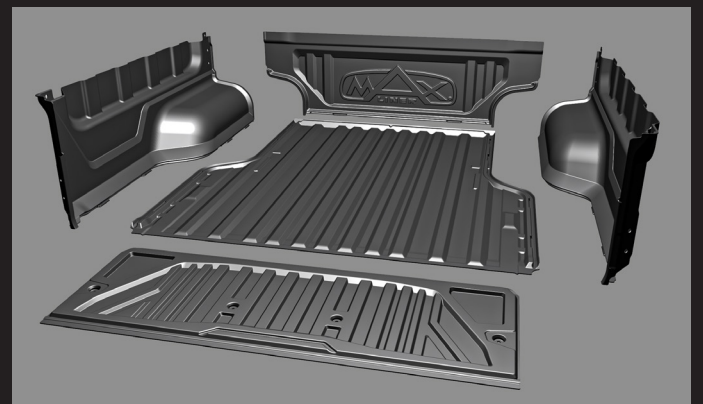

- Non skid floor/reduces items sliding around in the cargo area
- Designed specifically for the vehicle
- Maintenance free textured deck surface
- Thicker than most Bed Liners on the market
- UV stable along with fuel and chemical resistance
- Lifetime warranty (original purchaser)
- Non-drill installation